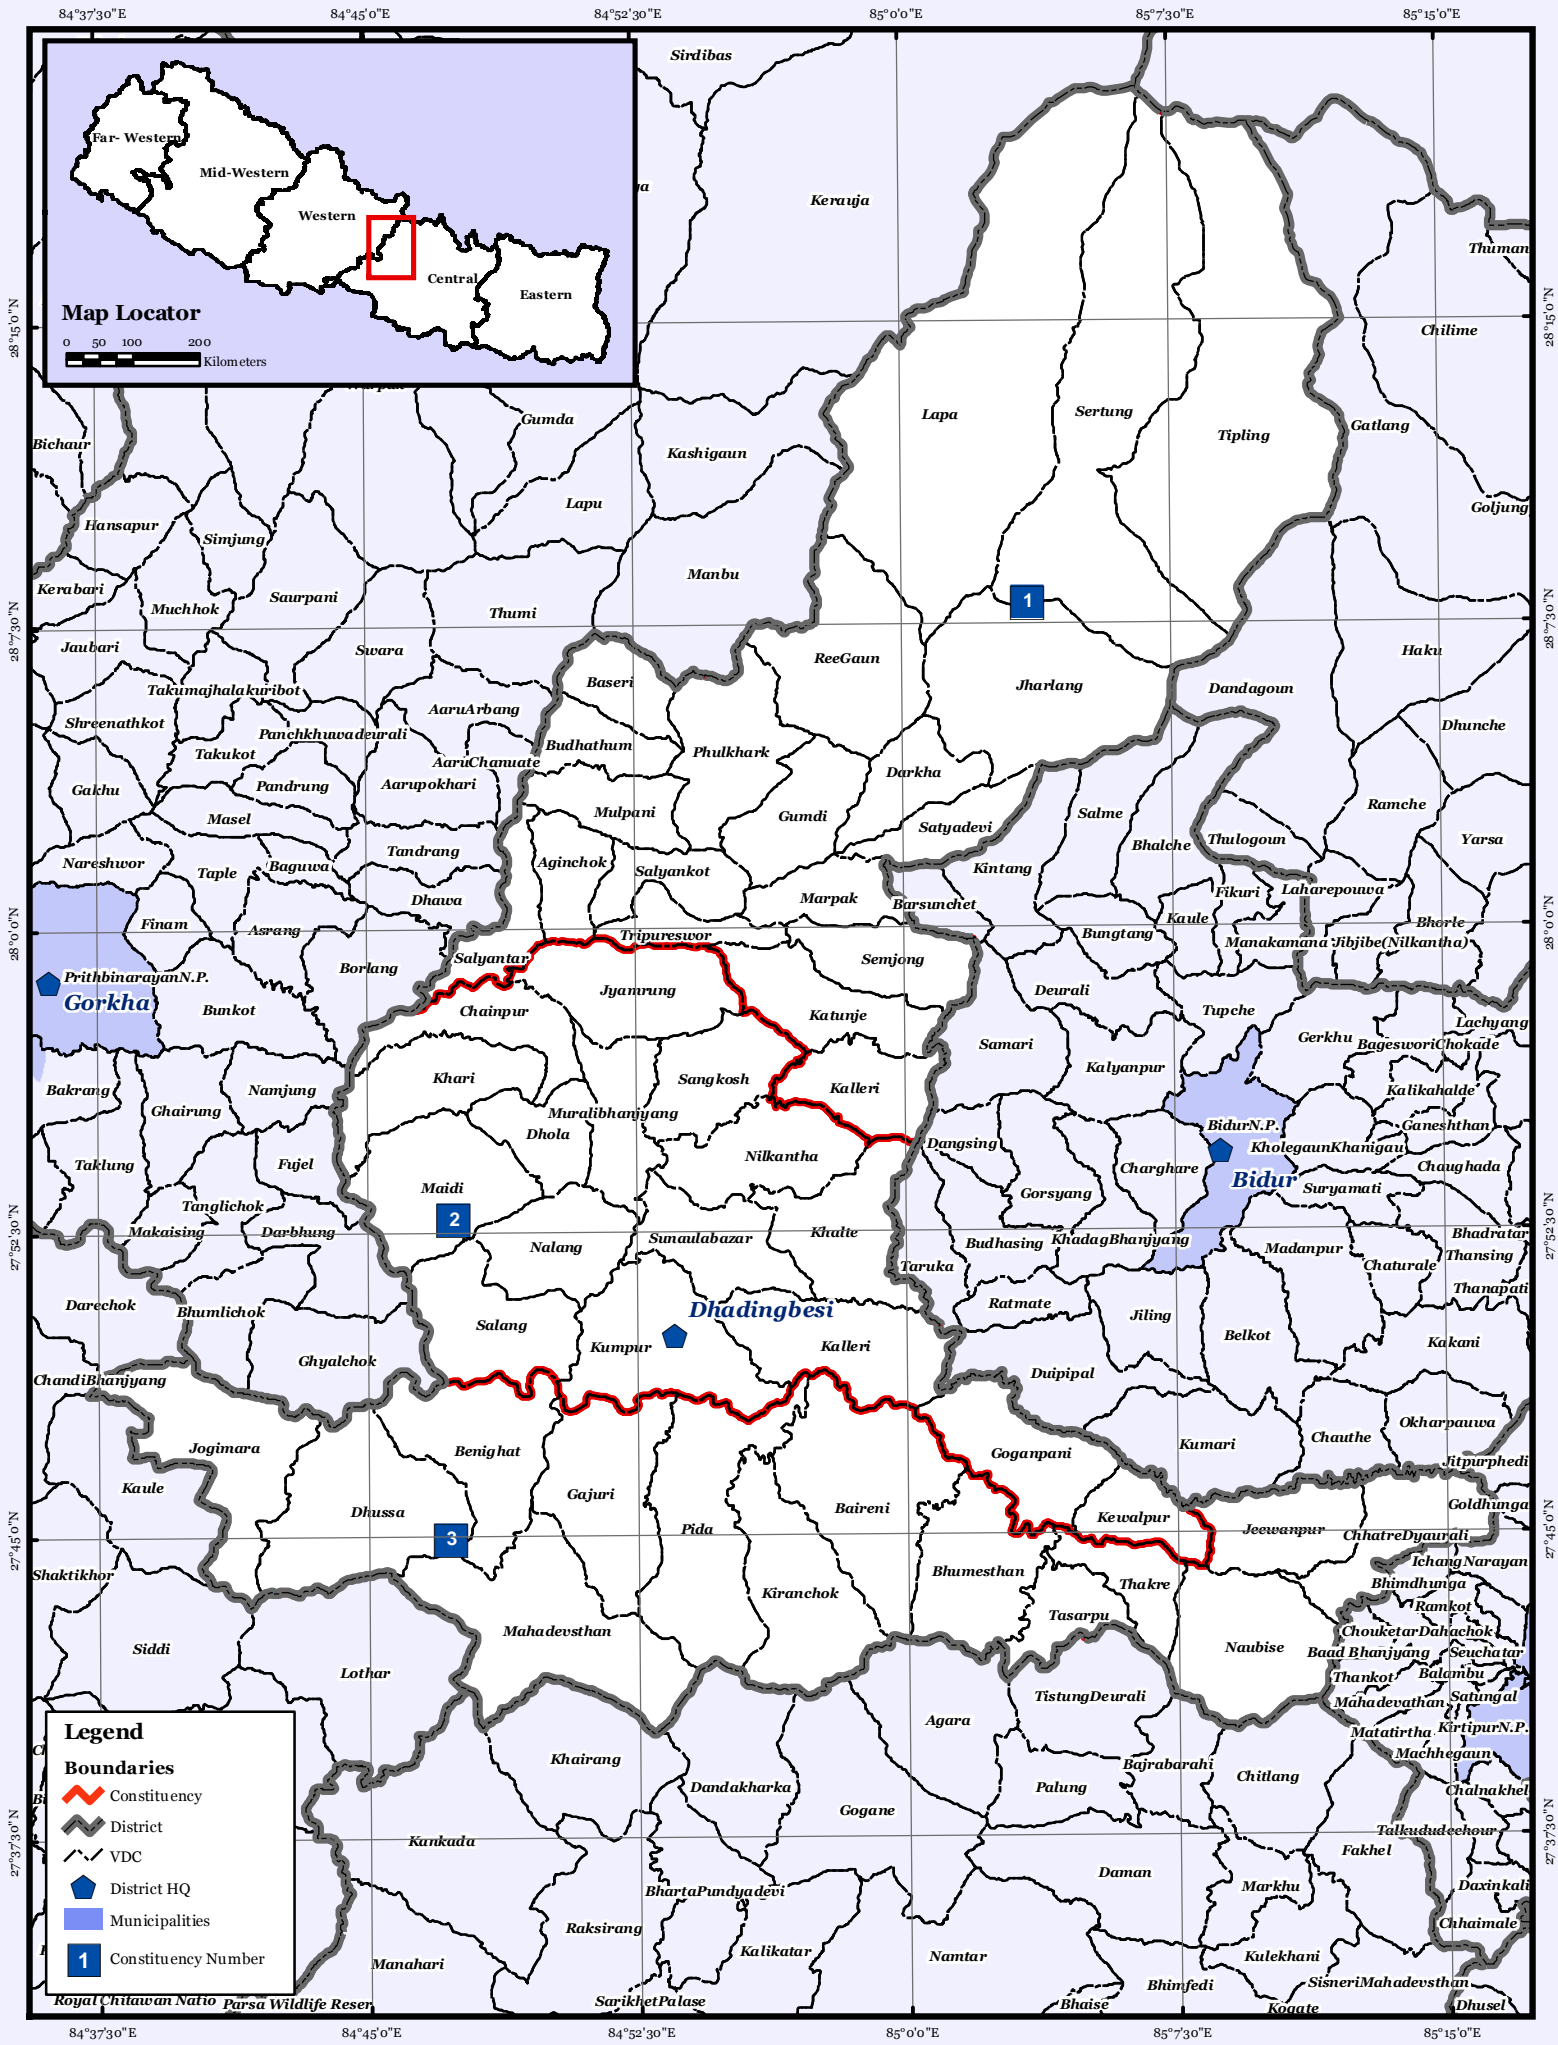

DHADING DISTRICT

Map Locator
 0 50 100 200
 Kilometers

Legend

- Constituency
- District
- VDC
- District HQ
- Municipalities
- Constituency Number